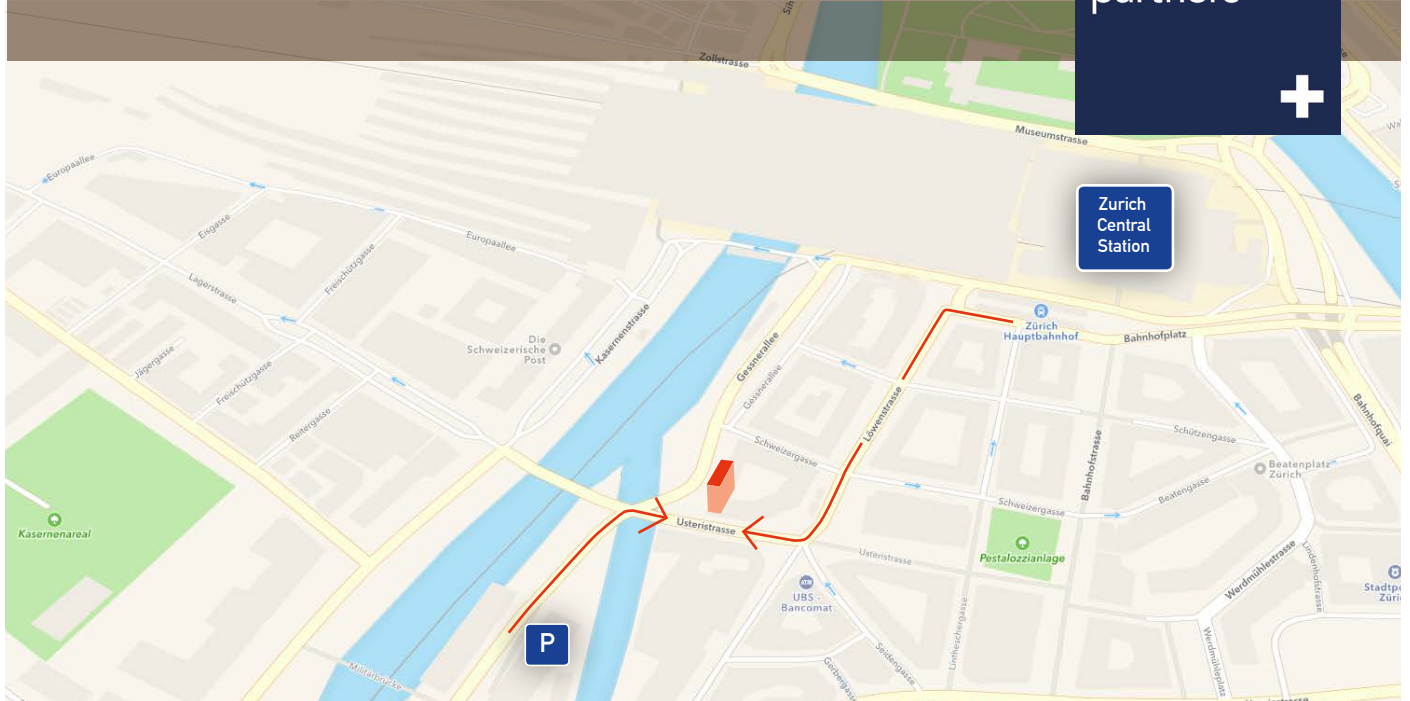

# Directions

## By plane (Zurich Airport)

Zurich Airport is a modern and well connected airport with several direct flights per day coming from- and going to Amsterdam offered by KLM and Swiss. Flight duration approx. 1:30 hrs.

From Zurich HB it's only a 5 minutes walk to our office.

On the map you will see how to get there by foot.

From 'City Parkhaus' it's only a 5 minutes walk to our office.

On the map you will see how to get there by foot.